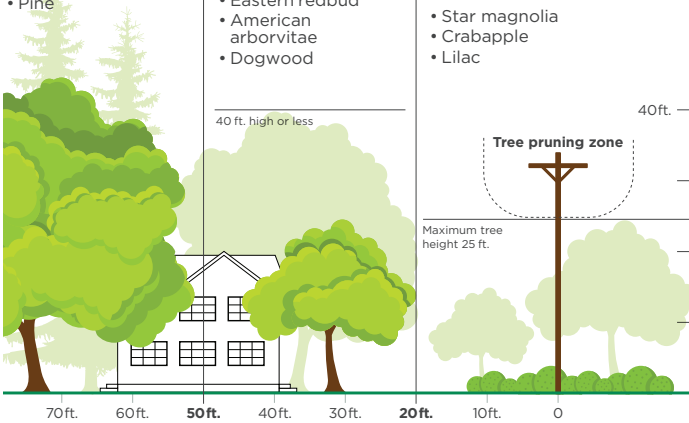

Plant the Right Tree in the Right Place

When spring arrives, landscaping season follows. If you're adding trees this year, consider your power lines. The wrong tree in the wrong place can be a hazard.

For more tips on smart tree planting in your community, contact your local electric cooperative or visit www.ArborDay.org.

Happy Arbor Day!
Friday,
April 26

April Is Safe Digging Month!

Be Safe. Always call 811 before you dig to locate any buried utility lines.

Know what's below.
Call before you dig.

LARGE TREES

Height/spread of more than 40 feet, such as:

- Maple
- Birch
- Oak
- Sweetgum
- Spruce
- Linden
- Pine

MEDIUM TREES

Height/spread of 25 to 40 feet, such as:

- Washington hawthorn
- Goldenrain tree
- Eastern redbud
- American arborvitae
- Dogwood

SMALL TREES

Avoid planting within 20 feet of power lines. When planting within 20 feet is unavoidable, use only shrubs and small trees.

Height/spread of no more than 25 feet, such as:

- Star magnolia
- Crabapple
- Lilac